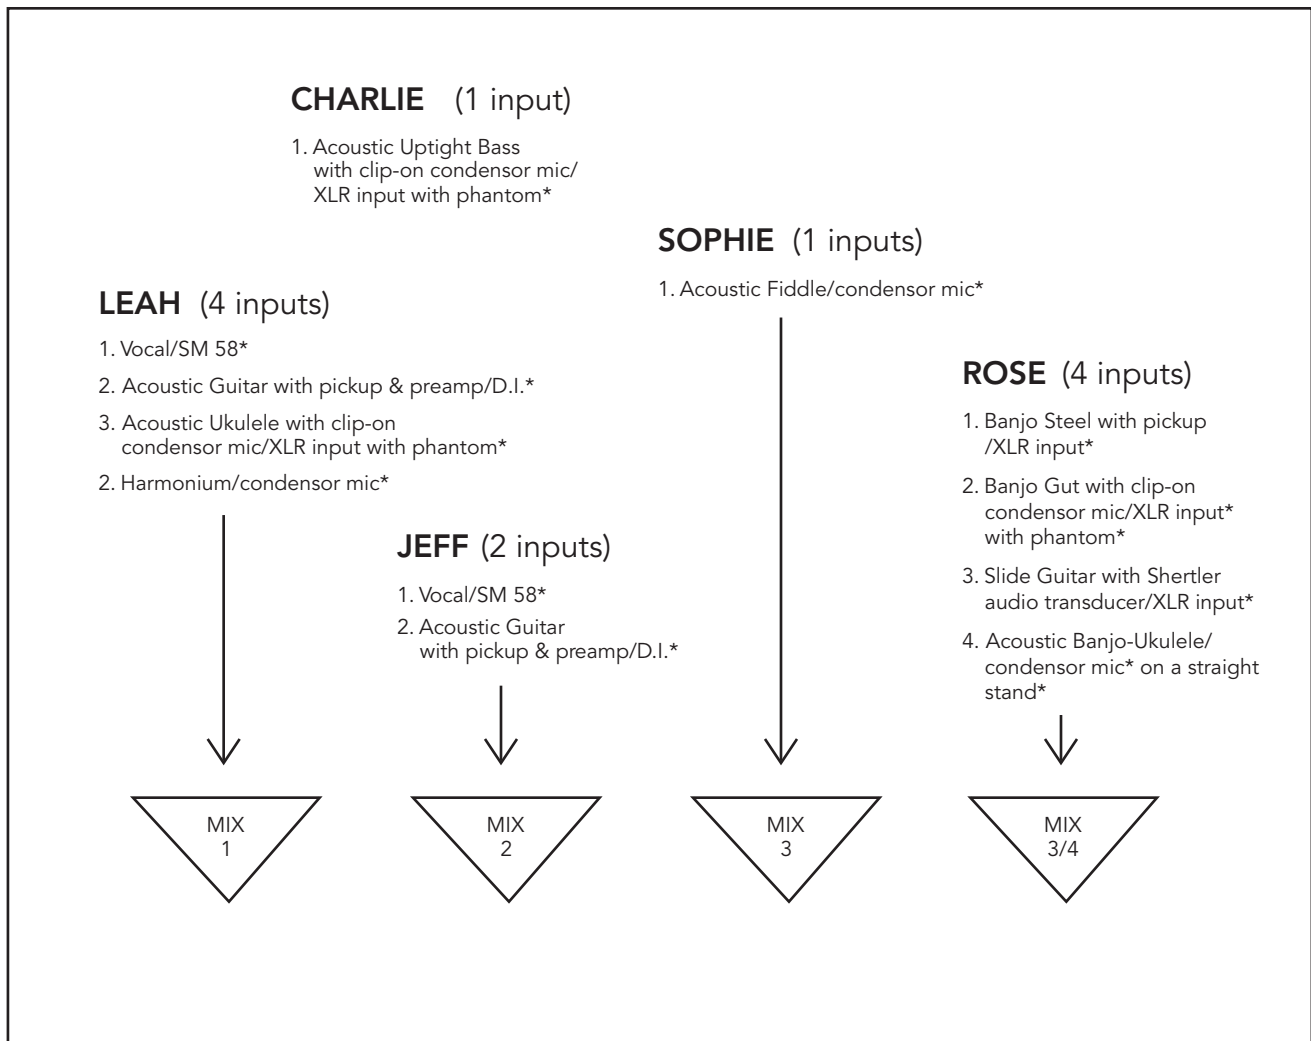

THE CROOKED JADES

STAGE PLOT & TECH REQUIREMENTS

12 Inputs including Vocals
4 Front Monitor Wedges
with Minimum 3 Separate Mixes

* Venue Must Provide

Vocal/SM 58 Mics (3), Condenser Mics (3), Board with Phantom Power, DIs (2), Boom Mic Stands (4), Straight Mic Stand (1), Monitors (4)